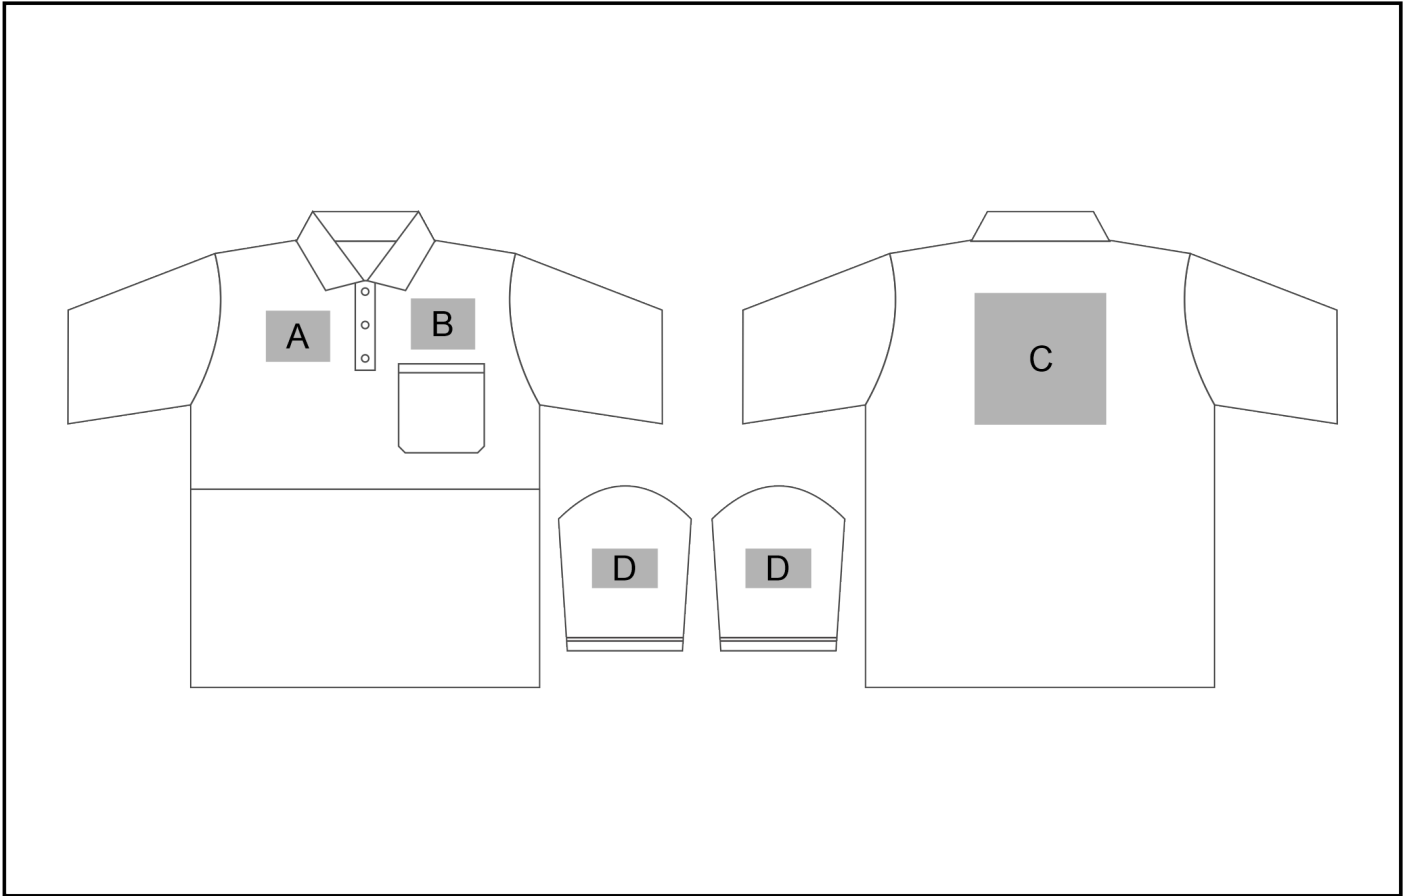

ALT-1401

Inspector Two-Tone Hi-Viz Golf Shirt

Need to know:

Branding Options:

Position A

1. Screen Print (SA)
1 Colour
Size: 100mm wide x 50mm high
2. Embroidery (EMB-A)
Full Colour
Size: 100mm wide x 80mm high

Position C

1. Screen Print (SA)
1 Colour
Size: 200mm wide x 100mm high
2. Embroidery (EMB-A)
N/A
Size: 100mm wide x 100mm high

Position B

1. Screen Print (SA)
1 Colour
Size: 100mm wide x 20mm high
2. Embroidery (EMB-A)
N/A
Size: 100mm wide x 80mm high

Position D

1. Screen Print (SA)
1 Colour
Size: 60mm wide x 60mm high
2. Embroidery (EMB-A)
N/A
Size: 80mm wide x 60mm high